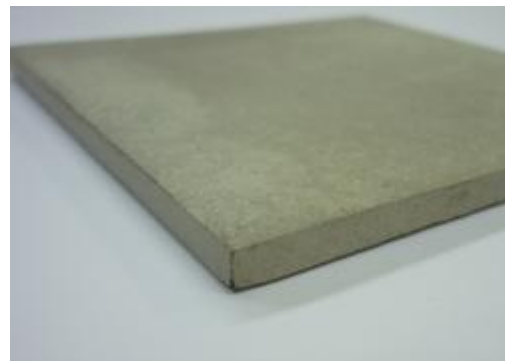

Export-price (excl. VAT) for total amount of approx. 12.000 m²: **EUR 3,20/m²**

Export-price (excl. VAT) for minimum amount of approx. 500 m²: **EUR 3,79/ m²**

Sample pictures:

9. SPHINX high-quality ceramic floor-tiles 16.5 x 16.5 cm: