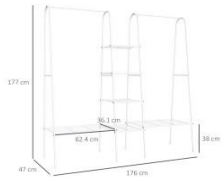

€ 82,90

**SU00148**

84B-381BK

Garden Dining Chair Set

€ 79,90

**SU00148**

850-130

Clothes Rack