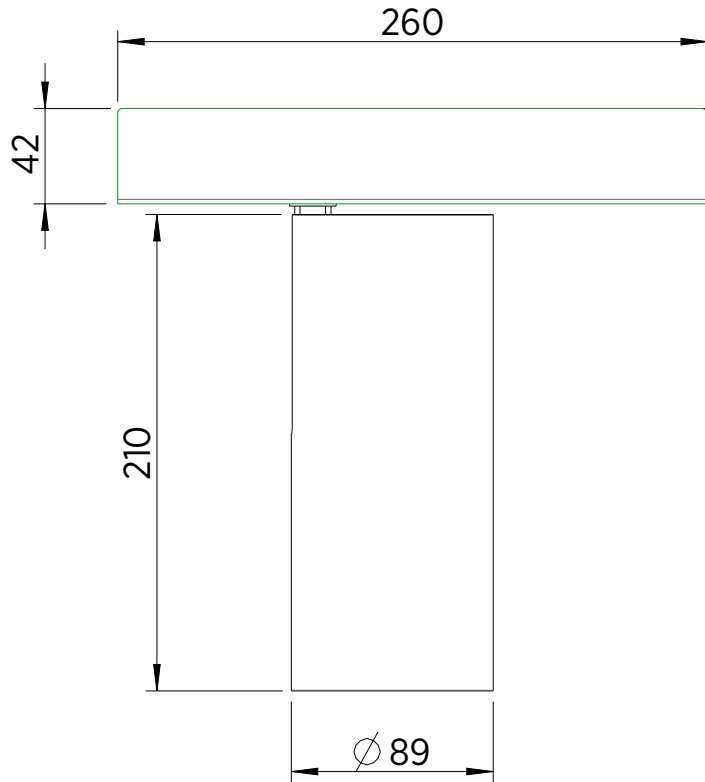

| | |
|--|------------------------------------|
| [F1] | [R1] |
| Farbdefinition mittels Kennziffer von der PROLICHT-Farbtabelle | R1 = Auswahl Reflektor 20°/25°/40° |

| Technical Data | |
|-------------------|----------|
| voltage | 220-240V |
| frequency | 50/60Hz |
| wattage LED | 24W |
| wattage luminaire | 26W |
| flux LED | 3530lm |
| flux luminaire | 2436lm |
| color temp. | 4000K |
| CRI | CRI90 |
| PP | |
| PF | |
| LK | |

Montageart: **AB**
 mounting option:

gross weight [kg]:

net weight [kg]: **1.167**

Zolltarifnummer: 94051098
 customs tariff number:

Kategorie: **SP**
 category:

Datum: **16.03.20**
 date: