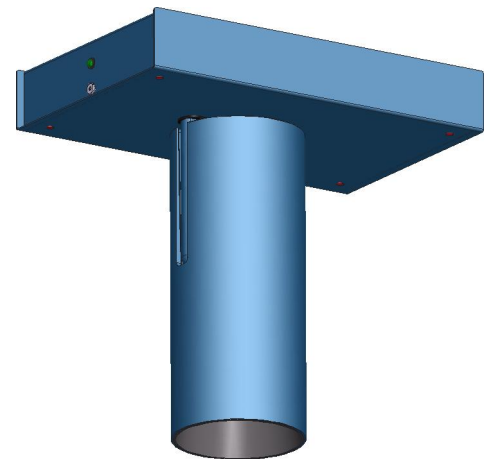

| | |
|--|------------------------------------|
| [F1] | [R1] |
| Farbdefinition mittels Kennziffer von der PROLICHT-Farbtabelle | R1 = Auswahl Reflektor 20°/25°/40° |

| Technical Data | |
|-------------------|----------|
| voltage | 220-240V |
| frequency | 50/60Hz |
| wattage LED | 24W |
| wattage luminaire | 26W |
| flux LED | 3530lm |
| flux luminaire | 2436lm |
| color temp. | 4000K |
| CRI | CRI90 |
| PP | |
| PF | |
| LK | |