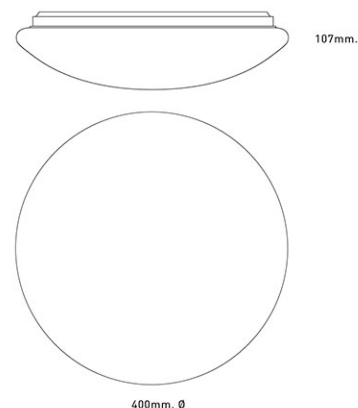

Aluminum base with polycarbonate optics.
Optics incorporated in the luminaire.
All models include control gear and lamps.
Module composed by Leds with power of 18w or 24w.
Estimated average life span 30.000 hours.
Low frequency sensor.
ON<4 lux. (permanent detection).
OFF 30"/1'
Not configurable.

COLORES / COLOURS
01 Blanco / White

DIMENSIONES / MEASURES

Peso / Weight: 0,7 Kg.
Alto / Height: 107 mm.
Diámetro / Diameter: ø 400 mm.

ACCESORIOS / ACCESSORIES

Clase energetica:

GARANTÍA / GUARANTEE: 2 años observando las condiciones de venta de nuestro Catálogo General / 2 years watching to the conditions of sales of our General Catalog.