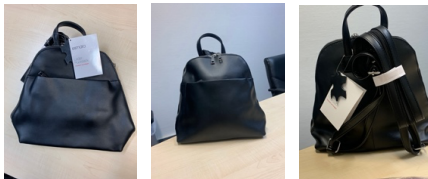

**TOP-Angebot**

عرض مميز  
SPECIAL OFFER

**SARWARY-Warehouse-clearance**

Pos. Nr.	brand	description	colour	qty	Pallet	MOQ	RRP / UVP €	salesprice €	restrictions	Grade
1	Esmara	lady bag	camel				29,9		outside EU	A
2	Esmara	back bag	grey				29,9		outside EU	A
3	Esmara	back bag	black				29,9		outside EU	A
4	Esmara	back bag	bordeaux				29,9		outside EU	A
				8617	16			4,9		

Camel

Grey

Black

Bordeaux