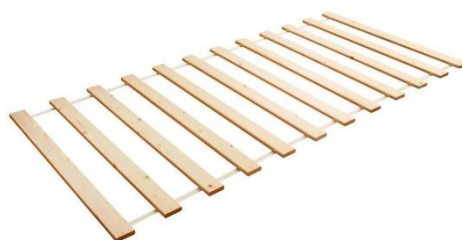

Loading list for offer no. 2440021

13 wardrobes, slider 11 x **BELINDA** 2 doors 215 cm and 2 **CONTAINER** x 3 doors 270 cm,

15 bed system CAPRI, incl. night desks 12 x 160/200 cm and 3 x 180/200 cm (without slates and mattresses)

6 slated frame
6 mattresses 90/200 cm

23 bed systems BOSTON incl. night desks 180/200 cm
46 slated frame
46 mattresses 90/200 cm

1 youth bed HEAT (fire fighter) MDF, incl. slate, without mattress

2 Bunkbed 90 x 200 cm, without slate and mattress